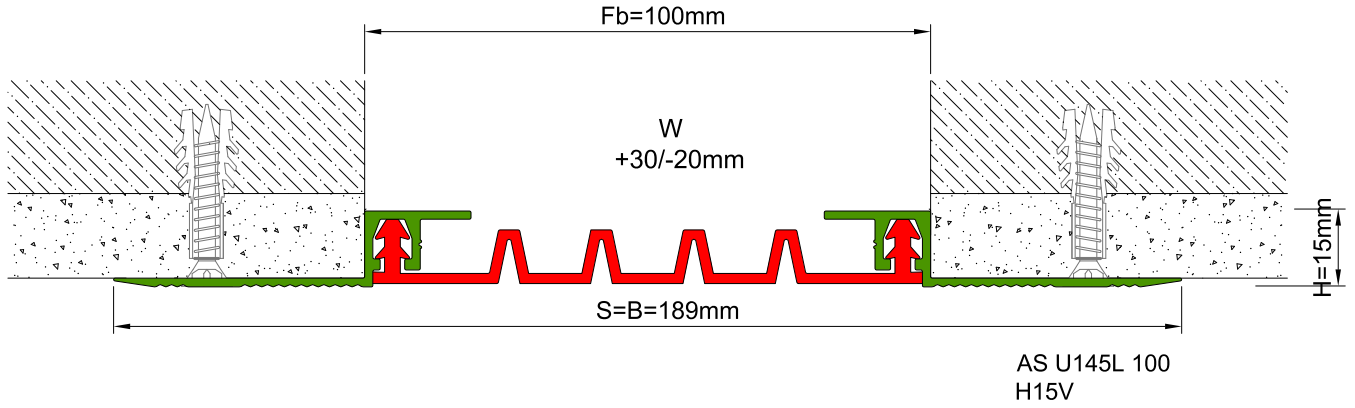

AS U145 surface mounted profile can easily be installed by means of screws to all types of wall & ceiling. Push-down elastomeric gasket can be changed without demounting the profile. Profiles up to 80 mm gap are manufactured with single gasket while the wider ones are with double gaskets joined with a connector profile. For some gaps, profile can be applied with floor type AS U245 as a dual application chamfered edges and pin striped covers give the profile a decorative aspect.

- Application Areas** : Indoor / Wall & Ceiling
- Ideal for** : Shopping Malls, Airports, Residences, Hospitals, Hotels, Commercial & Public Buildings etc
- Material** : Mill Finish Aluminum (Anodizing optional), TPE Gasket
- Aluminum Alloy** : 6063 AA-USA / EN AW 6063
- Optional Supplies** : Fire Barrier, Waterproof EPDM membrane

\* Visuals are representative and the profile configuration may differ depending on the characteristics requested.

GASKET COLORS    **BLACK**    GREY    **BEIGE**    Custom Colors available.

LOCATION	MODEL	GAP (Fb) mm	HEIGHT (H) MM	OVERALL WIDTH (B) mm	VISIBLE WIDTH (S) mm	MOVEMENT (W) mm	LOAD CAPACITY	STANDARD LENGTH (mt)
Wall to Wall	AS U145-030	30	15	127	127	± 5	N/A	3
	AS U145-050	50	15	147	147	± 7	N/A	3
	AS U145-080	80	15	177	177	± 10	N/A	3
	AS U145-100	105	15	189	189	± 14	N/A	3
	AS U145 L-050	50	15	147	147	+16 / -8	N/A	3
	AS U145 L-080	80	15	177	177	± 20	N/A	3
	AS U145 L-100	100	15	189	189	+30 / -20	N/A	3

Note: Please ask for different sizes

Profil No Profile Number	AS U145L 100	AS U145L 100K
Fb (mm)	100	100
H (mm) yaklaşık approx.	15	15
W± (mm) yaklaşık approx.	+30/-20	+30/-20
Renk Color	Alüminyum: Natürel, Fitiller: Siyah, gri, diğer Aluminum: Natural, Inserts: Black, grey, others	
Malzeme Material	Alüminyum, TPE Termoplastik Elastomer Aluminum, TPE Thermoplastic Elastomer	
Standart Uzunluk Standard Length	3	