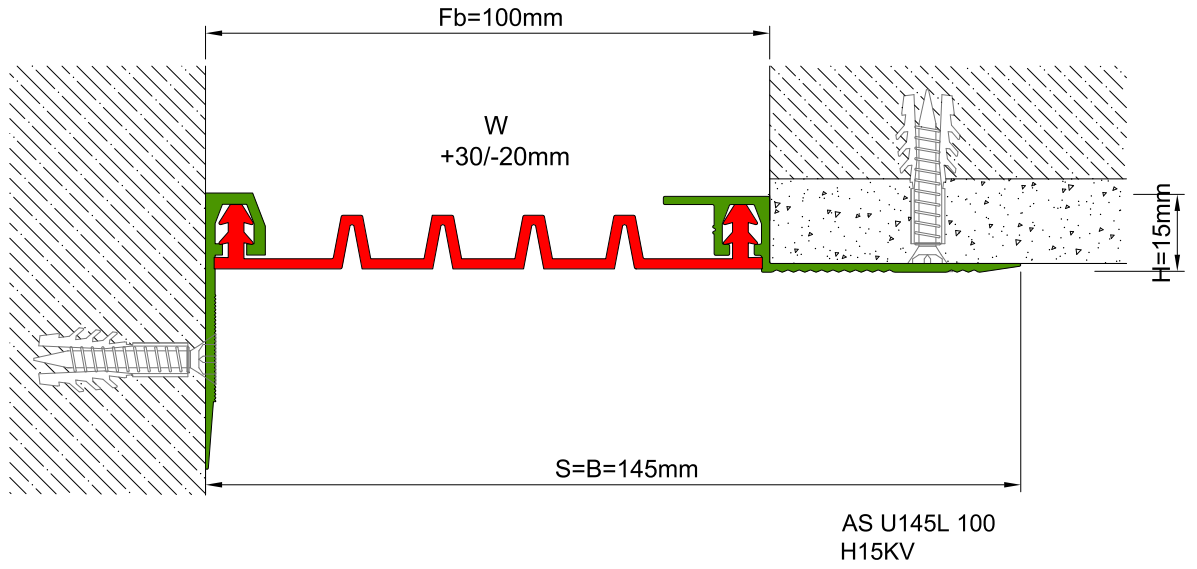

AS U145 surface mounted profile can easily be installed by means of screws to all types of wall & ceiling. Push-down elastomeric gasket can be changed without demounting the profile. Profiles up to 80 mm gap are manufactured with single gasket while the wider ones are with double gaskets joined with a connector profile. For some gaps, profile can be applied with floor type AS U245 as a dual application chamfered edges and pin striped covers give the profile a decorative aspect.

- Application Areas** : Indoor / Wall & Ceiling
- Ideal for** : Shopping Malls, Airports, Residences, Hospitals, Hotels, Commercial & Public Buildings etc
- Material** : Mill Finish Aluminum (Anodizing optional), TPE Gasket
- Aluminum Alloy** : 6063 AA-USA / EN AW 6063
- Optional Supplies** : Fire Barrier, Waterproof EPDM membrane

\* Visuals are representative and the profile configuration may differ depending on the characteristics requested.

GASKET COLORS    **BLACK**    GREY    **BEIGE**    Custom Colors available.

LOCATION	MODEL	GAP (Fb) mm	HEIGHT (H) MM	OVERALL WIDTH (B) mm	VISIBLE WIDTH (S) mm	MOVEMENT (W) mm	LOAD CAPACITY	STANDARD LENGTH (mt)
Wall to Wall	AS U145-030	30	15	127	127	± 5	N/A	3
	AS U145-050	50	15	147	147	± 7	N/A	3
	AS U145-080	80	15	177	177	± 10	N/A	3
	AS U145-100	105	15	189	189	± 14	N/A	3
	AS U145 L-050	50	15	147	147	+16 / -8	N/A	3
	AS U145 L-080	80	15	177	177	± 20	N/A	3
	AS U145 L-100	100	15	189	189	+30 / -20	N/A	3

Note: Please ask for different sizes

Profil No Profile Number	AS U145L 100	AS U145L 100K
Fb (mm)	100	100
H (mm) yaklaşık approx.	15	15
W± (mm) yaklaşık approx.	+30/-20	+30/-20
Renk Color	Alüminyum: Natürel, Fitiller: Siyah, gri, diğer Aluminum: Natural, Inserts: Black, grey, others	
Malzeme Material	Alüminyum, TPE Termoplastik Elastomer Aluminum, TPE Thermoplastic Elastomer	
Standart Uzunluk Standard Length	3	