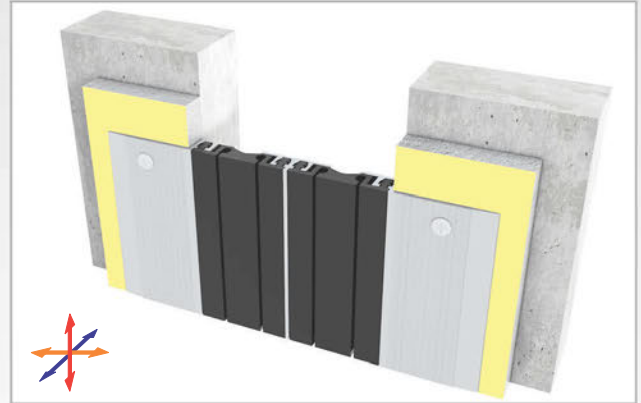

AS U145 surface mounted profile can easily be installed by means of screws to all types of wall & ceiling. Push-down elastomeric gasket can be changed without demounting the profile. Profiles up to 80 mm gap are manufactured with single gasket while the wider ones are with double gaskets joined with a connector profile. For some gaps, profile can be applied with floor type AS U245 as a dual application chamfered edges and pin striped covers give the profile a decorative aspect.

- Application Areas** : Indoor / Wall & Ceiling
- Ideal for** : Shopping Malls, Airports, Residences, Hospitals, Hotels, Commercial & Public Buildings etc
- Material** : Mill Finish Aluminum (Anodizing optional), TPE Gasket
- Aluminum Alloy** : 6063 AA-USA / EN AW 6063
- Optional Supplies** : Fire Barrier, Waterproof EPDM membrane

\* Visuals are representative and the profile configuration may differ depending on the characteristics requested.

GASKET COLORS    **BLACK**    GREY    **BEIGE**    Custom Colors available.

LOCATION	MODEL	GAP (Fb) mm	HEIGHT (H) MM	OVERALL WIDTH (B) mm	VISIBLE WIDTH (S) mm	MOVEMENT (W) mm	LOAD CAPACITY	STANDARD LENGTH (mt)
Wall to Wall	AS U145-030	30	15	127	127	± 5	N/A	3
	AS U145-050	50	15	147	147	± 7	N/A	3
	AS U145-080	80	15	177	177	± 10	N/A	3
	AS U145-100	105	15	189	189	± 14	N/A	3
	AS U145 L-050	50	15	147	147	+16 / -8	N/A	3
	AS U145 L-080	80	15	177	177	± 20	N/A	3
	AS U145 L-100	100	15	189	189	+30 / -20	N/A	3

Note: Please ask for different sizes

Profil No Profile Number	AS U145L 100	AS U145L 100K
Fb (mm)	100	100
H (mm) yaklaşık approx.	15	15
W± (mm) yaklaşık approx.	+30/-20	+30/-20
Renk Color	Alüminyum: Natürel, Fitiller: Siyah, gri, diğer Aluminum: Natural, Inserts: Black, grey, others	
Malzeme Material	Alüminyum, TPE Termoplastik Elastomer Aluminum, TPE Thermoplastic Elastomer	
Standart Uzunluk Standard Length	3	