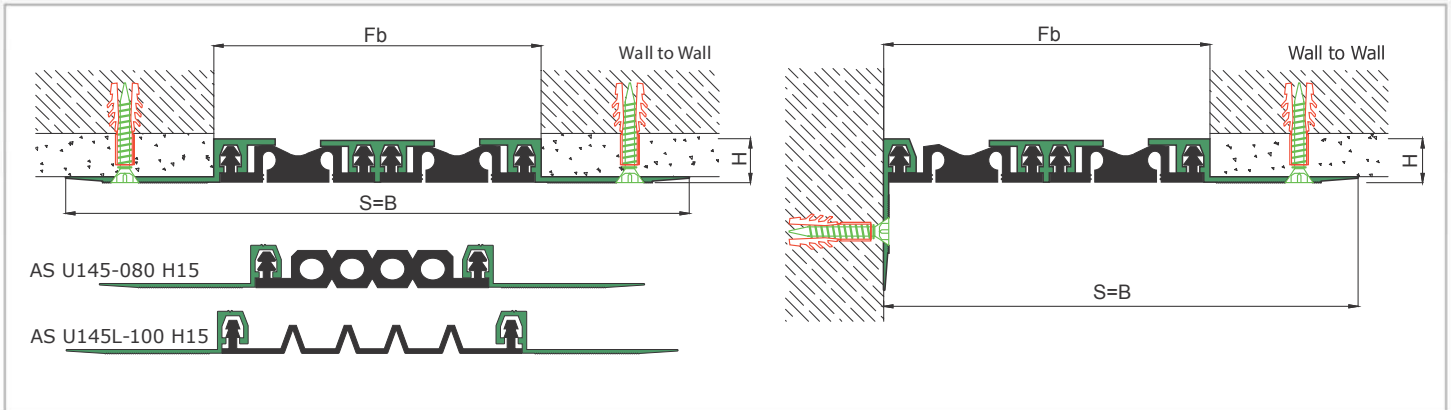

AS U145 surface mounted profile can easily be installed by means of screws to all types of wall & ceiling. Push-down elastomeric gasket can be changed without demounting the profile. Profiles up to 80 mm gap are manufactured with single gasket while the wider ones are with double gaskets joined with a connector profile. For some gaps, profile can be applied with floor type AS U245 as a dual application chamfered edges and pin striped covers give the profile a decorative aspect.

- Application Areas** : Indoor / Wall & Ceiling
- Ideal for** : Shopping Malls, Airports, Residences, Hospitals, Hotels, Commercial & Public Buildings etc
- Material** : Mill Finish Aluminum (Anodizing optional), TPE Gasket
- Aluminum Alloy** : 6063 AA-USA / EN AW 6063
- Optional Supplies** : Fire Barrier, Waterproof EPDM membrane

\* Visuals are representative and the profile configuration may differ depending on the characteristics requested.

GASKET COLORS    **BLACK**    GREY    **BEIGE**    Custom Colors available.

LOCATION	MODEL	GAP (Fb) mm	HEIGHT (H) MM	OVERALL WIDTH (B) mm	VISIBLE WIDTH (S) mm	MOVEMENT (W) mm	LOAD CAPACITY	STANDARD LENGTH (mt)
Wall to Wall	AS U145-030	30	15	127	127	± 5	N/A	3
	AS U145-050	50	15	147	147	± 7	N/A	3
	AS U145-080	80	15	177	177	± 10	N/A	3
	AS U145-100	105	15	189	189	± 14	N/A	3
	AS U145 L-050	50	15	147	147	+16 / -8	N/A	3
	AS U145 L-080	80	15	177	177	± 20	N/A	3
	AS U145 L-100	100	15	189	189	+30 / -20	N/A	3

Note: Please ask for different sizes

Profil No Profile Number	AS U145L 100	AS U145L 100K
Fb (mm)	100	100
H (mm) yaklaşık approx.	15	15
W± (mm) yaklaşık approx.	+30/-20	+30/-20
Renk Color	Alüminyum: Natürel, Fitiller: Siyah, gri, diğer Aluminum: Natural, Inserts: Black, grey, others	
Malzeme Material	Alüminyum, TPE Termoplastik Elastomer Aluminum, TPE Thermoplastic Elastomer	
Standart Uzunluk Standard Length	3	