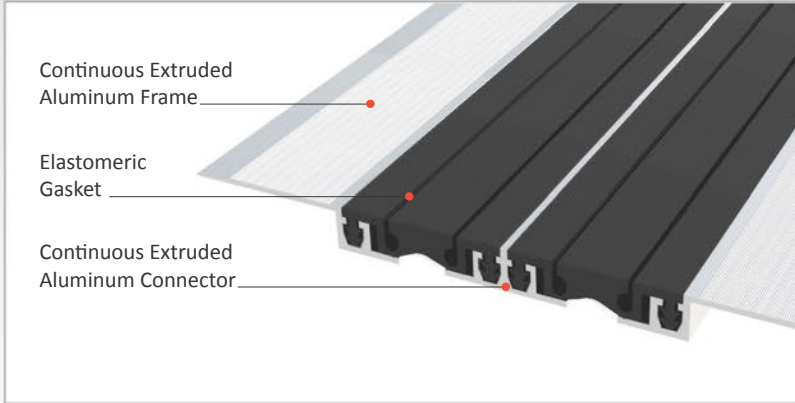

AS U145 surface mounted profile can easily be installed by means of screws to all types of wall & ceiling. Push-down elastomeric gasket can be changed without demounting the profile. Profiles up to 80 mm gap are manufactured with single gasket while the wider ones are with double gaskets joined with a connector profile. For some gaps, profile can be applied with floor type AS U245 as a dual application chamfered edges and pin striped covers give the profile a decorative aspect.

- Application Areas** : Indoor / Wall & Ceiling
- Ideal for** : Shopping Malls, Airports, Residences, Hospitals, Hotels, Commercial & Public Buildings etc
- Material** : Mill Finish Aluminum (Anodizing optional), TPE Gasket
- Aluminum Alloy** : 6063 AA-USA / EN AW 6063
- Optional Supplies** : Fire Barrier, Waterproof EPDM membrane

\* Visuals are representative and the profile configuration may differ depending on the characteristics requested.

GASKET COLORS    **BLACK**    GREY    **BEIGE**    Custom Colors available.

LOCATION	MODEL	GAP (Fb) mm	HEIGHT (H) MM	OVERALL WIDTH (B) mm	VISIBLE WIDTH (S) mm	MOVEMENT (W) mm	LOAD CAPACITY	STANDARD LENGTH (mt)
Wall to Wall	AS U145-030	30	15	127	127	± 5	N/A	3
	AS U145-050	50	15	147	147	± 7	N/A	3
	AS U145-080	80	15	177	177	± 10	N/A	3
	AS U145-100	105	15	189	189	± 14	N/A	3
	AS U145 L-050	50	15	147	147	+16 / -8	N/A	3
	AS U145 L-080	80	15	177	177	± 20	N/A	3
	AS U145 L-100	100	15	189	189	+30 / -20	N/A	3

Note: Please ask for different sizes

Profil No Profile Number	AS U145L 100	AS U145L 100K
Fb (mm)	100	100
H (mm) yaklaşık approx.	15	15
W± (mm) yaklaşık approx.	+30/-20	+30/-20
Renk Color	Alüminyum: Natürel, Fitiller: Siyah, gri, diğer Aluminum: Natural, Inserts: Black, grey, others	
Malzeme Material	Alüminyum, TPE Termoplastik Elastomer Aluminum, TPE Thermoplastic Elastomer	
Standart Uzunluk Standard Length	3	